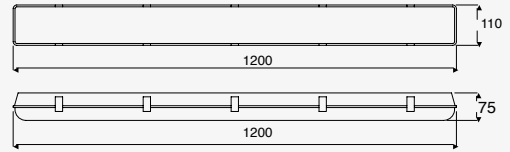

NEUTRA
LED

19563

16W 0.16A
100-277V~ 50-60Hz
1600lm
600*85*70mm

19565

36W 0.33A
100-277V~ 50-60Hz
3600lm
1200*85*70mm

NUEVO

36W

Parking Retrofit