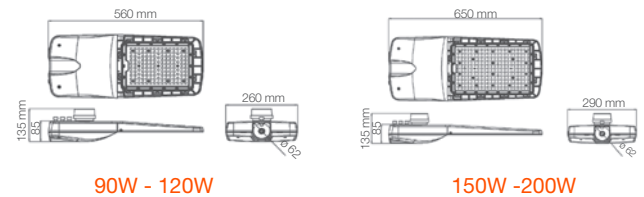

APLICACIONES / APPLICATIONS

- Áreas públicas
  Public areas
- Entradas principales
  Main entries
- Estacionamientos
  Parking lots
- Carreteras
  Highways
- Fachadas
  Facades

Código Sku	Potencia Power (W)	Equivalencia Equivalence AM (W)	Flujo Luminoso Luminous Flux (lm)	Ángulo de Apertura Opening Angle	Temp. de Color Color Temp. (K)	IRC CRI	Vida Útil (L70)	Dimensiones Dimensions (mm)	Color de Producto Product Color	Unidades por Caja Units per box
7016914	55	100	6 600	T2M	○ 4000	>70	100 000	490 x 240 x 135	Gris	1
7016916	90	150	11 250	T2M	○ 4000	>70	100 000	610 x 290 x 135	Gris	1
7016917	120	200	15 600	T2M	○ 4000	>70	100 000	610 x 290 x 135	Gris	1
7016918	150	250	19 500	T2S	○ 4000	>70	100 000	715 x 340 x 135	Gris	1
7018919	200	400	26 000	T2S	○ 4000	>70	100 000	715 x 340 x 135	Gris	1

* En sustitución de lámparas de aditivos metálicos / In the replacement of metal halide lamps.