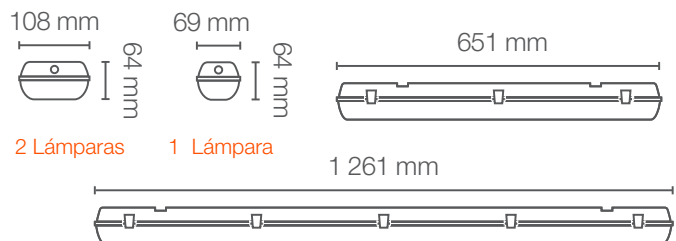

YEAR WARRANTY

COMPATIBLE WITH LED TUBES NOT INCLUDED

VERSION FOR 1 OR 2 LAMPS

HIGH DURABILITY PC CLIPS

POLYCARBONATE DIFFUSER