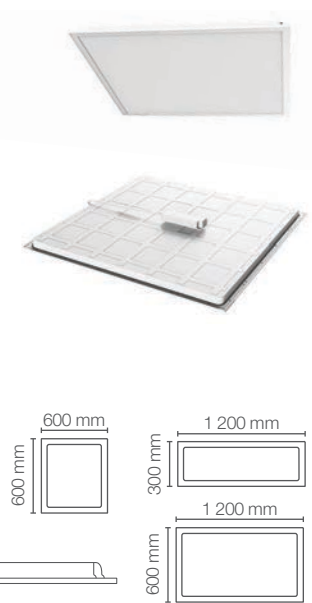

LEDVANCE® PANEL PERFORMANCE

Luminaria de techo para empotrar tipo panel, ideal para iluminación de oficinas y ambientes corporativos. Diseño moderno y funcional que ayuda a distribuir la luz de manera homogénea, acabado en aluminio blanco mate de fácil instalación. Disponible en versión cuadrado y rectangular. Posee tecnología backlit.

Panel type ceiling luminaire to embed. It is ideal to light up offices and corporate environments. Easy to install. Modern and functional design. Homogeneous light distribution. Available in square and rectangular versions. It has backlit technology.

HASTA 30% DE ECONOMÍA

SAVES UP TO SAVINGS

5 AÑOS DE GARANTÍA

YEAR WARRANTY

IP20

DRIVER EXTERNO

EXTERNAL DRIVER

SIN CORTES DIAGONALES

NO DIAGONAL CUTS

TECNOLOGÍA BACKLIT

ULTRA FINE DESIGN

100 - 277 V~

APLICACIONES / APPLICATIONS

PERFORMANCE CLASS

Código Sku	Potencia Power (W)	Equivalencia Equivalence Fluor. (W)	Flujo Luminoso Luminous Flux (lm)	Ángulo de Apertura Opening Angle	Tensión Tension (V~)	Temp. de Color Color Temp. (K)	Vida Útil (L70)	IRC CRI	Dimensiones Dimensions (mm)	Color de Producto Product Color	Unidades por Caja Units per box
7018087	36	3 x 14 T5 o 2 x 32 T8	4000	120°	100-277	● 3000	50 000	>80	600 x 600 x 35	Blanco	5
7018089	36	3 x 14 T5 o 2 x 32 T8	4320	120°	100-277	○ 4000	50 000	>80	600 x 600 x 35	Blanco	5
7018090	36	3 x 14 T5 o 2 x 32 T8	4320	120°	100-277	● 6500	50 000	>80	600 x 600 x 35	Blanco	5
7018095	36	2 x 28 T5 o 2 x 32 T8	4320	120°	100-277	○ 4000	50 000	>80	1200 x 300 x 35	Blanco	5
7018096	36	2 x 28 T5 o 2 x 32 T8	4320	120°	100-277	● 6500	50 000	>80	1200 x 300 x 35	Blanco	5
7018097	54	3 x 28 T5 o 2 x 32 T8	6480	120°	100-277	○ 4000	50 000	>80	1200 x 600 x 35	Blanco	5
7018098	54	3 x 28 T5 o 2 x 32 T8	6480	120°	100-277	● 6500	50 000	>80	1200 x 600 x 35	Blanco	5

ACCESORIOS / ACCESSORIES