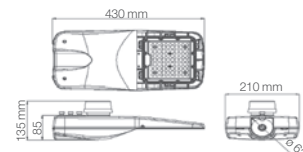

LEDVANCE® SKY STANDARD

Luminaria para alumbrado público elaborado con materiales de alta calidad, resistente a la lluvia y al polvo. Tiene un diseño compacto y moderno, acabado en gris. No necesita lámparas complementarias. Disponible en temperatura de color: Blanco Neutral (4000 K).

Outdoor lighting luminaire, made with high quality materials, resistant to rain and dust with modern and compact designs. Available in Neutral Light (4000 K) temperature.

HASTA
50%
DE ECONOMÍA

5
AÑOS DE
GARANTÍA

100 – 240 V~

IP66

VALUE
CLASS

IK08

10kV

55W

APLICACIONES / APPLICATIONS

- Áreas públicas
  Public areas
- Entradas principales
  Main entries
- Estacionamientos
  Parking lots
- Carreteras
  Highways
- Fachadas
  Facades

Código Sku	Potencia Power (W)	Equivalencia Equivalence AM (W)	Flujo Luminoso Luminous Flux (lm)	Ángulo de Apertura Opening Angle	Temp. de Color Color Temp. (K)	IRC CRI	Vida Útil (L70)	Dimensiones Dimensions (mm)	Color de Producto Product Color	Unidades por Caja Units per box
* 7016378	55	100	6 600	155° x 80°	○ 4000	>70	50 000	490 x 240 x 135	Gris	1
* 7016379	90	150	11 250	155° x 80°	○ 4000	>70	50 000	610 x 290 x 135	Gris	1
* 7016380	120	200	15 600	155° x 80°	○ 4000	>70	50 000	610 x 290 x 135	Gris	1
* 7016381	150	250	19 500	155° x 80°	○ 4000	>70	50 000	715 x 340 x 135	Gris	1
* 7016382	200	400	26 000	155° x 80°	○ 4000	>70	50 000	715 x 340 x 135	Gris	1

* Producto bajo pedido

* En sustitución de lámparas de aditivos metálicos / In the replacement of metal halide lamps.