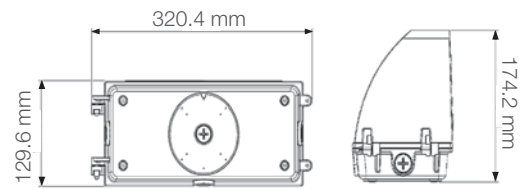

**HASTA
80%
DE ECONOMÍA**

SAVES UP TO
SAVINGS

**5
AÑOS DE
GARANTÍA**

YEAR
WARRANTY

FULL CUTOFF

**PROTECCIÓN CONTRA
SOBRETENSIONES**

2kV

ATENUABLE

DIMMING

120 - 277 V~

**PERFOR-
MANCE
CLASS**