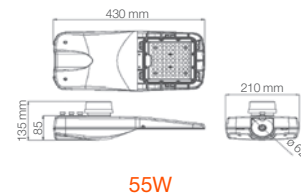

APLICACIONES / APPLICATIONS

- Áreas públicas
  Public areas
- Entradas principales
  Main entries
- Estacionamientos
  Parking lots
- Carreteras
  Highways
- Fachadas
  Facades

Código Sku	Potencia Power (W)	Equivalencia Equivalence AM (W)	Flujo Luminoso Luminous Flux (lm)	Ángulo de Apertura Opening Angle	Temp. de Color Color Temp. (K)	IRC CRI	Vida Útil (L70)	Dimensiones Dimensions (mm)	Color de Producto Product Color	Unidades por Caja Units per box
7016914	55	100	6 600	T2M	○ 4000	>70	100 000	490 x 240 x 135	Gris	1
7016916	90	150	11 250	T2M	○ 4000	>70	100 000	610 x 290 x 135	Gris	1
7016917	120	200	15 600	T2M	○ 4000	>70	100 000	610 x 290 x 135	Gris	1
7016918	150	250	19 500	T2S	○ 4000	>70	100 000	715 x 340 x 135	Gris	1
7018919	200	400	26 000	T2S	○ 4000	>70	100 000	715 x 340 x 135	Gris	1

* En sustitución de lámparas de aditivos metálicos / In the replacement of metal halide lamps.