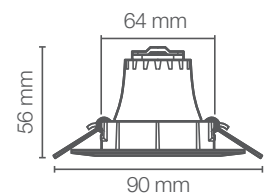

SAVES UP TO SAVINGS

YEAR WARRANTY

LAMP ADJUSTABLE 180°

LUMINOUS FLUX IDEAL FOR RESIDENTIAL APPLICATIONS