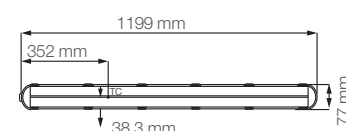

YEAR WARRANTY

YEAR WARRANTY

EMERGENCY LIGHT

43W