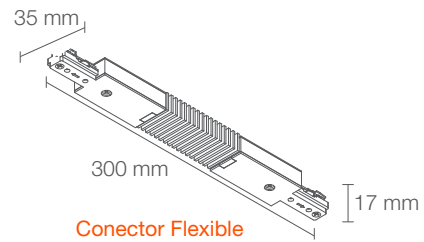

CONECTOR FLEXIBLE / FLEXIBLE CONNECTOR

Código Sku	Versión	Material	Potencia Max. Max. Power (W)	Dimensiones Dimensions (mm)	Peso Weight (g)	Color del Producto Product Color	Unidades por caja Units per box
7016244	Conector Flexible	Aluminio	190	300 x 35 x 17	155	Negro	12
7016245	Conector Flexible	Aluminio	190	300 x 35 x 17	155	Blanco	12