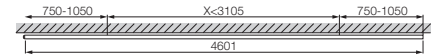

HASTA 65% DE ECONOMÍA

SAVES UP TO SAVINGS

5 AÑOS DE GARANTÍA

YEAR WARRANTY

220 - 240 V~

INTERCONECTABLE

INTERCONNECTABLE

IP20

IK07

APLICACIONES / APPLICATIONS

- Oficinas / Offices
- Establecimientos / Shops
- Pasillos / Corridors
- Mobiliarios / Furniture
- Hoteles / Hotels