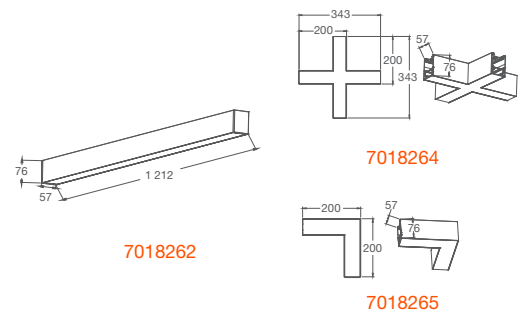

APLICACIONES / APPLICATIONS

Código Sku	Potencia Power (W)	Equivalencia Equivalence CFL (W)	Flujo Luminoso Luminous Flux (lm)	Ángulo de Apertura Opening Angle	Temp. de Color Color Temp. (K)	IRC CRI	Vida Útil (L70)	Dimensiones Dimensions (mm)	Color de Producto Product Color	Unidades por Caja Units per box
7018262	36	2 x 28 T5 o 2 x 32 T8	3 600	110°	● 3 000 ○ 4 000 ● 5 700	>80	50 000	57 x 1212 x 76	Blanco	6
7018264	20	2 x 28 T5 o 2 x 32 T8	2 000	110°	● 3 000 ○ 4 000 ● 5 700	>80	50 000	57 x 343 x 76	Blanco	6
7018265	10	2 x 28 T5 o 2 x 32 T8	1 000	110°	● 3 000 ○ 4 000 ● 5 700	>80	50 000	57 x 200 x 76	Blanco	12