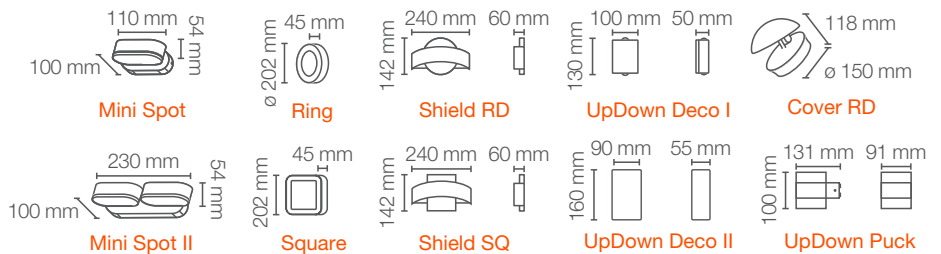

5
AÑOS DE GARANTÍA

YEAR WARRANTY

FÁCIL INSTALACIÓN

EASY TO INSTALL

MATERIAL ALUMINIO

ALUMINUM FINISH

100 - 277 V~

IP44

PERFORMANCE CLASS