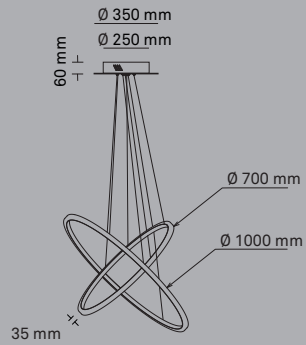

**Hal**

1300-105-1  
Pin 1  
LED integrado  
4W / 3000k / 220 lm

**Kloke**

1300-105-1  
Pin 1  
LED integrado  
4W / 3000k / 220 lm

**HOOP XL**

*COL-104-2-XL*  
**Hoop 2 XL**  
 LED integrado  
 65W / 3000K / 5200 lm