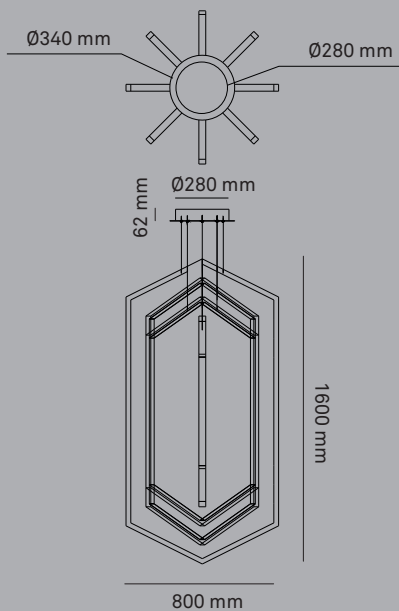

Oddity

COL-115
Oddity
LED integrado
173W / 3000K / 13800 lm