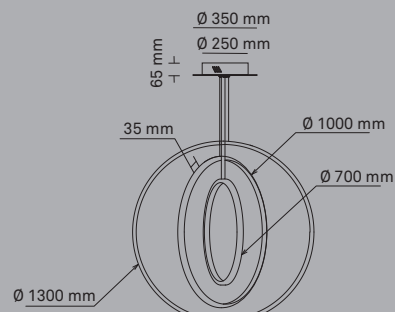

COL-104-3-XL
Hoop 2 XL
LED integrado
65W / 3000K / 5200 lm