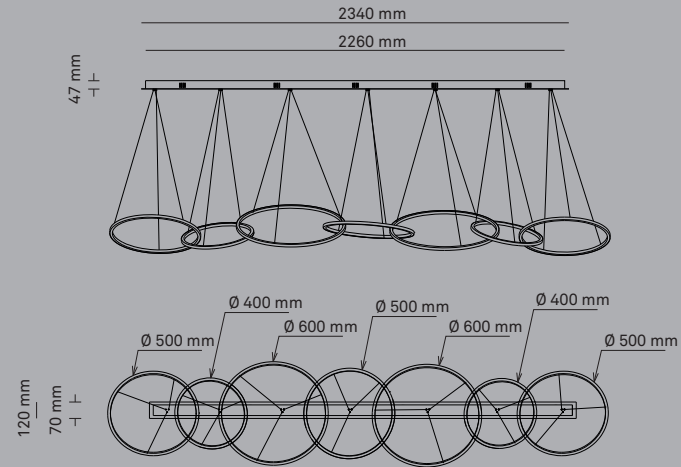

COL-105-7
Hoop L7
LED integrado
100W / 3000K / 3520 lm