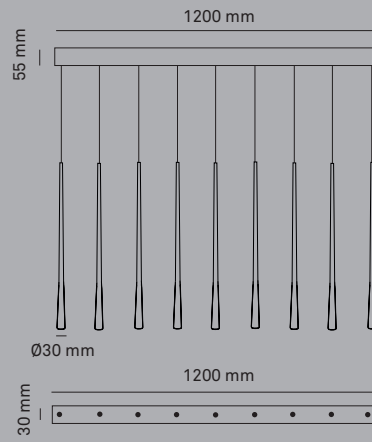

Slack

1300-105-1
Pin 1
LED integrado
4W / 3000k / 220 lm

Hal

1300-105-1
Pin 1
LED integrado
4W / 3000k / 220 lm