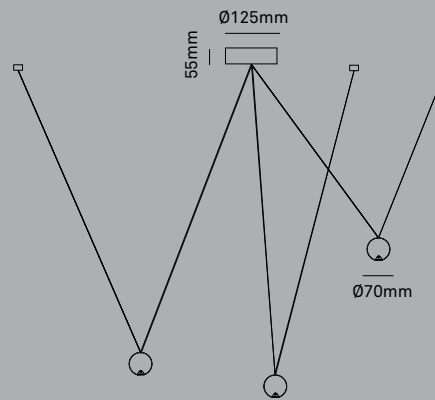

1300-105-1
Pin 1
LED integrado
4W / 3000k / 220 lm

1300-105-5
Pin 5
LED integrado
20W / 3000k / 1100 lm

1300-105-15
Pin 15
LED integrado
60W / 3000k / 3000 lm

1300-105-9
Pin 9L
LED integrado
36W / 3000k / 1980 lm