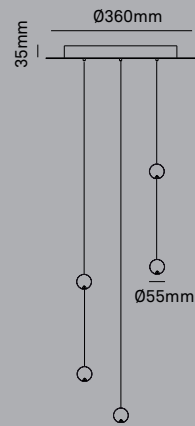

Pin

1300-105-1
Pin 1
LED integrado
4W / 3000k / 220 lm

1300-105-5
Pin 5
LED integrado
20W / 3000k / 1100 lm

1300-105-15
Pin 15
LED integrado
60W / 3000k / 3000 lm

1300-105-9
Pin 9L
LED integrado
36W / 3000k / 1980 lm

1300-105-15
Pin 15
LED integrado
60W / 3000k / 3000 lm

1300-105-9
Pin 9L
LED integrado
36W / 3000k / 1980 lm