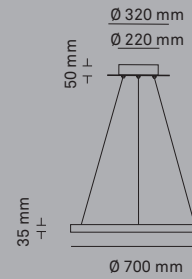

COL-104-XL-100
Hoop 1 100 cm.
LED integrado
23W / 3000K / 2940 lm