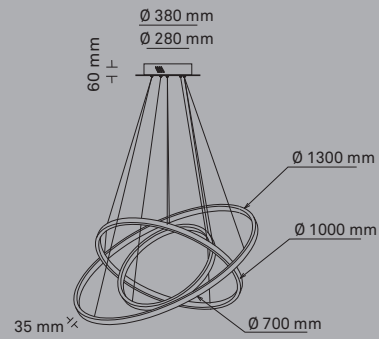

**Hal**

1300-105-1  
Pin 1  
LED integrado  
4W / 3000k / 220 lm

**Kloke**

1300-105-1  
Pin 1  
LED integrado  
4W / 3000k / 220 lm

**HOOP XL**

*COL-104-2-XL*  
**Hoop 2 XL**  
 LED integrado  
 65W / 3000K / 5200 lm