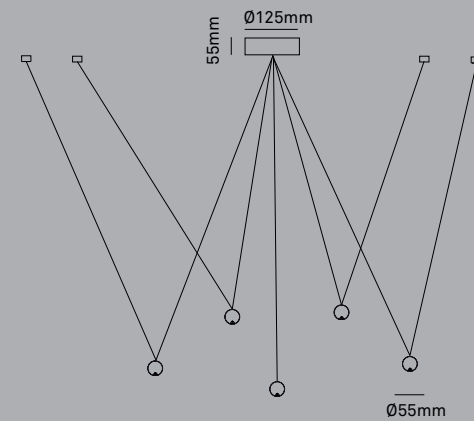

1300-105-1
Pin 1
LED integrado
4W / 3000k / 220 lm

1300-105-5
Pin 5
LED integrado
20W / 3000k / 1100 lm

1300-105-15
Pin 15
LED integrado
60W / 3000k / 3000 lm

1300-105-9
Pin 9L
LED integrado
36W / 3000k / 1980 lm