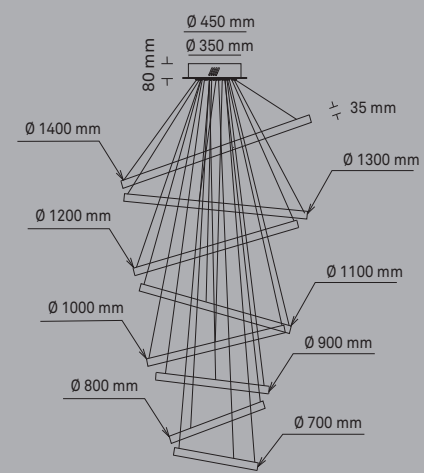

COL-104-8-XL
Hoop 8 XL
LED integrado
316W / 3000K / 25280 lm

COL-104-XL-100
Hoop 1 100 cm.
LED integrado
23W / 3000K / 2940 lm