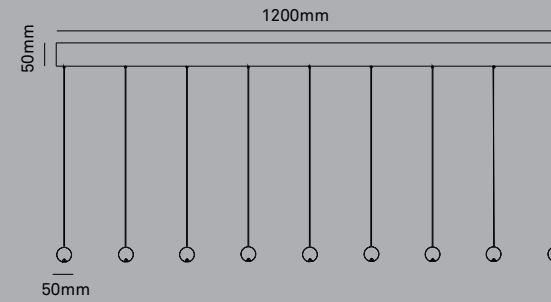

Pin

1300-105-1
Pin 1
LED integrado
4W / 3000k / 220 lm

1300-105-5
Pin 5
LED integrado
20W / 3000k / 1100 lm

1300-105-15
Pin 15
LED integrado
60W / 3000k / 3000 lm

1300-105-9
Pin 9L
LED integrado
36W / 3000k / 1980 lm

1300-105-15
Pin 15
LED integrado
60W / 3000k / 3000 lm

1300-105-9
Pin 9L
LED integrado
36W / 3000k / 1980 lm