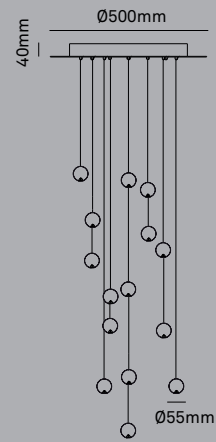

Pin

1300-105-1
Pin 1
LED integrado
4W / 3000k / 220 lm

1300-105-5
Pin 5
LED integrado
20W / 3000k / 1100 lm

1300-105-15
Pin 15
LED integrado
60W / 3000k / 3000 lm

1300-105-9
Pin 9L
LED integrado
36W / 3000k / 1980 lm

1300-105-15
Pin 15
LED integrado
60W / 3000k / 3000 lm

1300-105-9
Pin 9L
LED integrado
36W / 3000k / 1980 lm